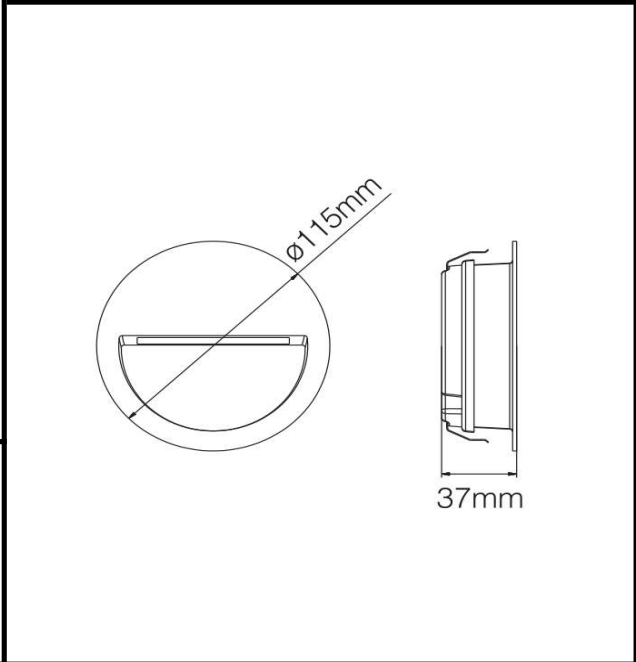

Sovitron Interior Pvt.Ltd.

Model Name	UNIQUE-R9410 Step Light / DL-OUC-R9410S-4
Description	Step Light

Technical description	Image
-----------------------	-------

Dimension	Dia=115mm H=37mm
Frame	Aluminum die cast
Color Tempertaure	4000K
Power	4W
Total Luminous Flux	220 lm
Efficacy	55 lm/W
IP rating	65
Color Rendering	≥80
Mounting	Surface
Beam angle	65°
Optics	Clear glass diffuser
Dimming	NON-Dimmable
Operating Voltage	AC220-240V
Standard Lifetime	L70 minimum at 50,000 burning hours

Dimension diagram

Remarks:-

**Address: Plot #7 Saroorpur-Nangla Industrial Area,Ballabgarh-Sohna Road,Faridabad-121005
Email: info@sovitron.com**